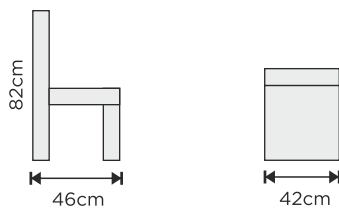

### DINING TABLES

(Table height: 73cm)

80cm

130cm

Ø = 100cm

### DINING CHAIR

82cm

46cm

42cm