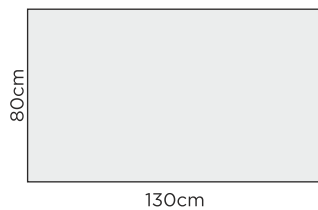

### DINING TABLES

(Table height: 73cm)

80cm

130cm

Ø = 100cm