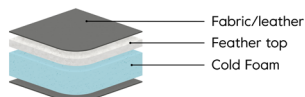

Cubo Dusk

Product information

Visit furninova.com for additional products, catalogues and information.

furninova[®]

Cubo Dusk

Drawings	Configuration	Drawings	Configuration
	2,5-Module W • D • H* 178x100x77 cm Seat Height • Seat Depth : 42x52 cm 1.20 m ³ Weight: 54 kg Legs: 4		Chl-Module L/R W • D • H* 112x155x77 cm Seat Height • Seat Depth : 42x102 cm 1.18 m ³ Weight: 53 kg Legs: 4
	1,5-Module W • D • H* 88x100x77 cm Seat Height • Seat Depth : 42x52 cm 0.62 m ³ Weight: 32 kg Legs: 4		Multi-Module L/R W • D • H* 169x169x77 cm Seat Height • Seat Depth : 42x52 cm 1.90 m ³ Weight: 51 kg Legs: 5
	2,5-Module L/R W • D • H* 198x100x77 cm Seat Height • Seat Depth : 42x52 cm 1.33 m ³ Weight: 63 kg Legs: 4		End part-Module L/R W • D • H* 142x102x77 cm Seat Height • Seat Depth : 42x52 cm 0.99 m ³ Weight: 41 kg Legs: 4
	1,5-Module L/R W • D • H* 110x100x77 cm Seat Height • Seat Depth : 42x52 cm 0.76 m ³ Weight: 40 kg Legs: 4		Footstool W • D • H* 102x102x44 cm 0.46 m ³ Weight: 26 kg Legs: 4
	Corner-Module W • D • H* 100x100x77 cm Seat Height • Seat Depth : 42x52 cm 0.70 m ³ Weight: 39 kg Legs: 4		Back cushion Large W • D • H* 67x45x15 cm 0.06 m ³ Weight: 2 kg
	Corner-Module XL L/R W • D • H* 129x100x77 cm Seat Height • Seat Depth : 42x52 cm 0.88 m ³ Weight: 45 kg Legs: 4		Back cushion Small W • D • H* 50x37x13 cm 0.03 m ³ Weight: 1 kg

*Note that the dimensions may differ +/-3% depending on upholstery and combination.

Comfort

Foam soft (Comfort EU)

Seat
Cold foam covered with fibre padding.

Back
Siliconized ball fibre.

Feather soft (Comfort C2)

Seat
Cold foam with a feather top.

Back
Feather and ball fibre mix.

Upholstery

Leg options