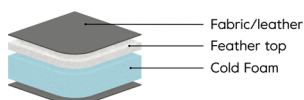

*Note that the dimensions may differ +/-3% depending on upholstery and combination.

Comfort

Foam soft (Comfort EU)

Seat
Cold foam covered with fibre padding.

Back
Siliconized ball fibre.

Feather soft (Comfort C2)

Seat
Cold foam with a feather top.

Back
Feather and ball fibre mix.

Upholstery

Fabric Fixed cover

Leg options