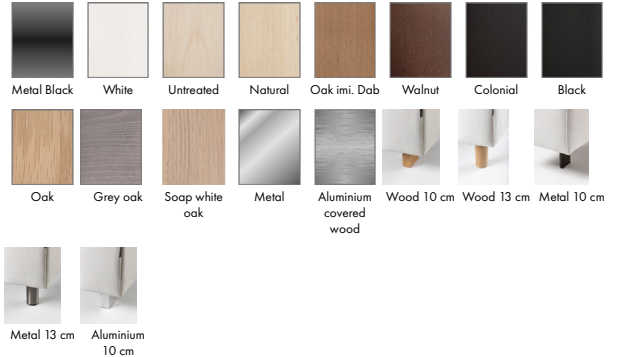

Back
Inner core of cold foam with a feather top.

CM
Memory Foam

Comfort Memory+

Seat
Cold foam with memory foam on top, covered with fibre padding.

Back
Inner core of cold foam with a feather top.

Upholstery

Fabric

Leather

Fixed cover

Leather sewing options

Leg options

Black metal legs are standard. Also available with cylinder shaped metal legs (13cm). Standard height of the leg is 10cm, is also available as 13cm.