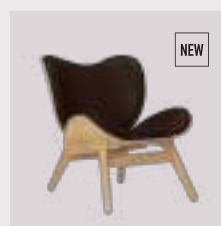

Brown

oak	5501C5501-11
dark oak	5700C5501-11
black oak	5102C5501-11

Black

oak	5501C5501-12
dark oak	5700C5501-12
black oak	5102C5501-12

Hope leather

A Conversation Piece tall | lounge chair

Designed by: Anders Klem
Materials: Solid oak, plywood, polyester, MDF and PUR
Specifications: Fabric specifications on pages 171-179. Fabrics from Sørensen Leather and Kvadrat are made-to-order. Please contact info@umage.com
Dimensions: h: 106 cm w: 73 cm d: 93 cm, seating h: 42.1 cm
Tests: EN 16139 Furniture – Seating (Level 1)
 ANSI/BIFMA X5.4 – Public and Lounge Seating
Certifications: Global Recycled Standard
 LEATHER STANDARD and STANDARD 100 by OEKO-TEX®