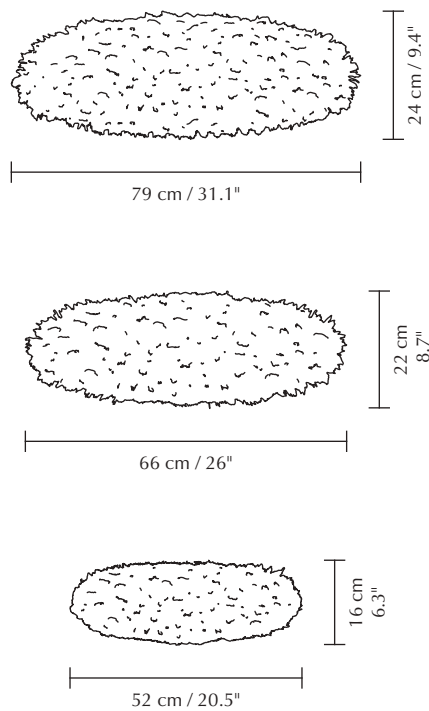

Eos Esther collection

By Søren Ravn Christensen

The name Eos originates from Greek mythology, the goddess of the dawn, referencing how the lampshade looks like clouds in the sky. Eos Esther is available in five colours of three different sizes and can be mixed and matched in clusters to create mesmerizing clouds in the ceiling.

The lampshade can be rotated and hang from four different angles, extending the flexibility and visual effect of the lampshade.

The oval shape of Eos Esther makes for an elegant solution for the dining table as well as a soft and calm addition to any bedroom interior.