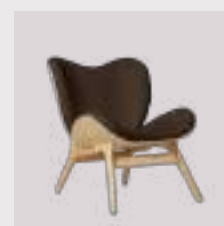

Teddy brown

oak	5501C5501-8
dark oak	5700C5501-8
black oak	5102C5501-8

Teddy bear