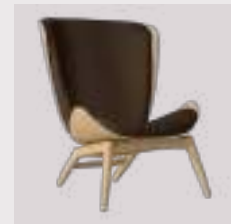

Teddy brown
oak 5502C5502-8
dark oak 5701C5502-8
black oak 5103C5502-8

Teddy bear