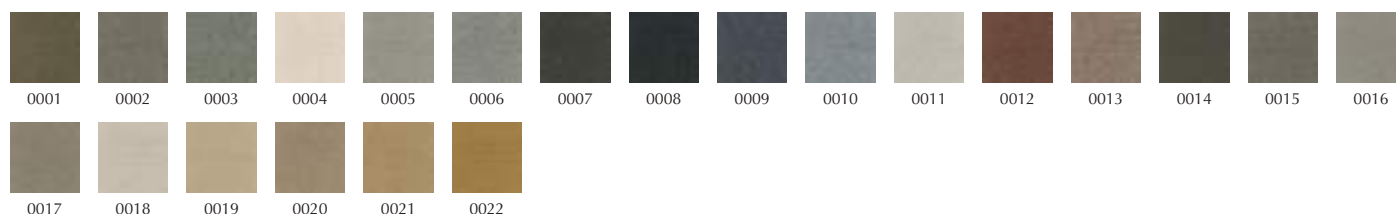

Moss | Fabric from Kvadrat

The second design by Vincent van Duysen and Anna Vilhelmine Ebbesen is the distinctive upholstery fabric Moss. The mixture of twisted yarn and chenille gives the fabric surface a textured structure with an appearance of movement, and also creates a soft handle which adds a special dimension to the furniture it covers. The twenty-two colourways are either one- or two-tone combinations inspired by Vincent van Duysen's own home and range from cool cement and soft blue to oily green, curry yellow and the shades of natural wood.

Name: Moss
Designer: Sahco
Type: Upholstery
Pattern: Solid
Composition: 52% cotton, 22% viscose, 14% polyacrylic, 6% linen
3% polyester, 3% nylon
Weight: 1,030 g/lin.m

Width: 138 cm
Durability: 50.000 Martindale
Pilling: 4-5
Lightfastness: 5-7
Manufactured in: Belgium
Price: Upon request
Delivery time: Within 6 weeks