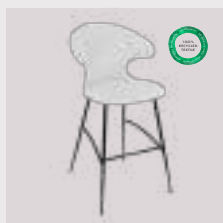

Sterling

brass	590-03C5912-1
chrome	590-03C5912-2
black	590-03C5912-3