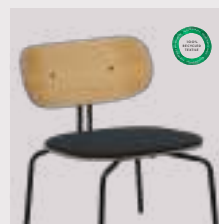

Shadow

brass legs 5917-1C730-04
black legs 5917-3C730-04

Horizons S