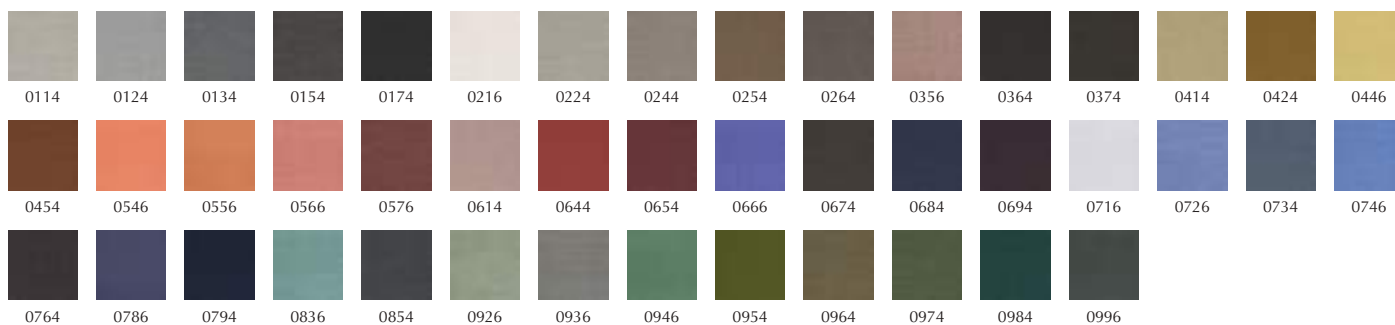

Kvadrat

Canvas 2 | Fabric from Kvadrat

Canvas is a vibrant woollen upholstery fabric created by Giulio Ridolfo. Particularly well-suited to large surfaces thanks to its pronounced structure, it features a soft weave and an expanded palette inspired by the landscapes of Skagen, Denmark. The melange yarn used to craft Canvas combines three colours, with six hues in every colourway. Consequently, the fabric offers exceptional colour richness and an intriguing expression. From a distance, it has the calm surface of a unicoloured fabric. But, get closer, and shimmering colour nuances, delicate contrasts and an elegant structure emerge.

Name: Canvas 2
Designer: Giulio Ridolfo
Type: Upholstery
Pattern: Solid
Composition: 90% new wool (worsted), 10% nylon
Weight: 480 g/lin.m
Width: 140 cm

Durability: 100.000 Martindale
Pilling: 4
Lightfastness: 5-7
Sustainability: Complies with EU Ecolabel "The Flower"
Manufactured in: United Kingdom
Price: Upon request
Delivery time: Within 6 weeks