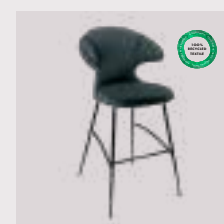

Quantum blue

brass	590-17C5912-1
chrome	590-17C5912-2
black	590-17C5912-3

Horizons F

Time Flies | counter stool

Designed by: Jonas Søndergaard
Materials: Polyester and steel
Specifications: Combine various textiles, colours and legs to get the exact design you desire
 Fabric specifications on pages 171 and 173
Dimensions: h: 102 cm w: 60 cm d: 56 cm, seating h: 65 cm
Tests: EN 16139 Furniture – Seating (Level 1)
 ANSI/BIFMA X5.4 – Public and Lounge Seating
Certifications: Global Recycled Standard
 STANDARD 100 by OEKO-TEX®