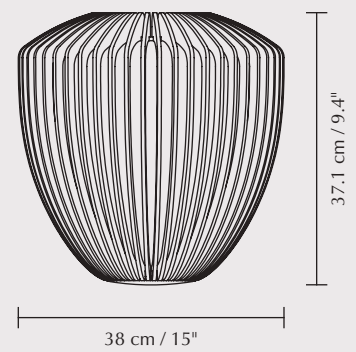

When you buy this product
we will plant a tree