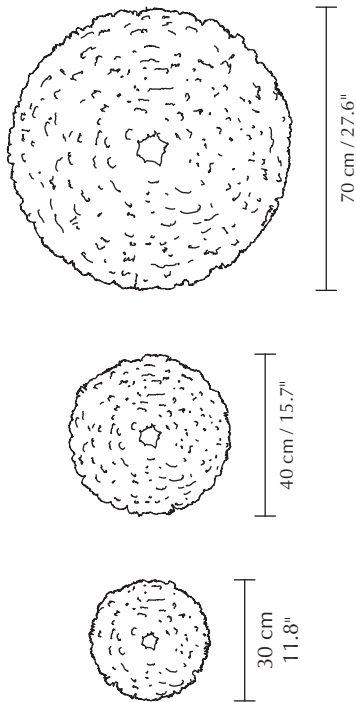

Eos Up lampshade | large, white

Eos Up collection

By Søren Ravn Christensen

Designed to be mounted directly on the ceiling or wall, the Eos Up is the perfect companion for narrow spaces, a living room, a hallway or as a tactile extension to your gallery wall.

Handmade from all-natural, RDS-certified goose feathers, Eos Up offers a soft and welcoming glow, adding texture and personality to any interior.

Just mount it directly on your wall or ceiling and let it brighten your life!
Available in white in mini, medium and large.