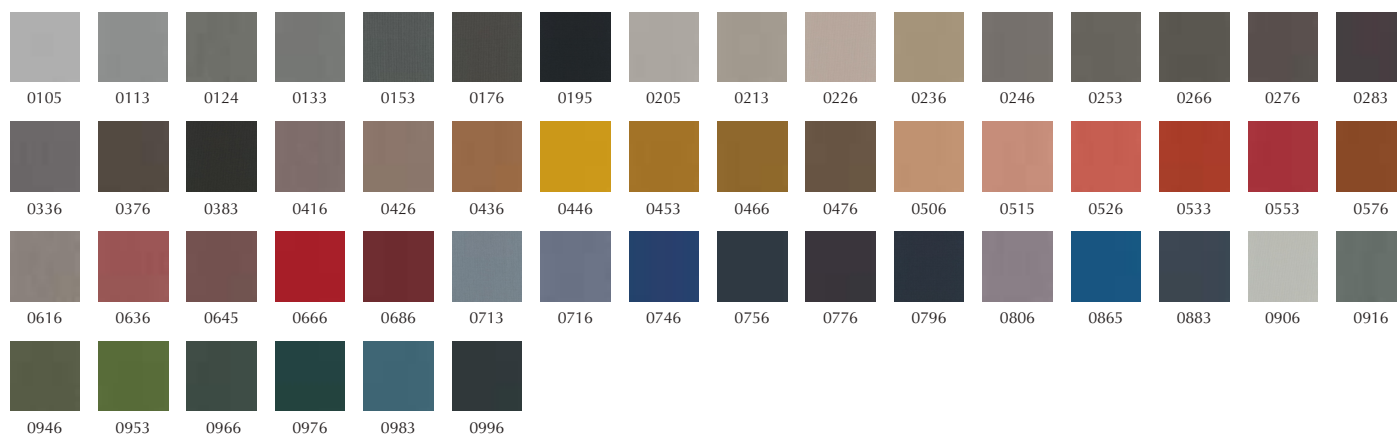

Steelcut Trio 3 | Fabric from Kvadrat

Steelcut Trio is a hardwearing woollen upholstery textile with the same construction as Steelcut. Originally designed by Frans Dijkmeijer, it comes in updated colourways crafted by Giulio Ridolfo. The three-dimensional surface of Steelcut Trio resembles small pyramids or steel points. Despite the complexity of the textile's innovative weave, it has a simple, precise expression. Steelcut Trio is yarn-dyed and made from 3 differently coloured yarns.

Name: Steelcut Trio 3
Designer: Frans Dijkmeijer & Giulio Ridolfo
Type: Upholstery
Pattern: Solid
Composition: 90% new wool, worsted 10% nylon
Weight: 770 g/lin.m
Width: 140 cm

Durability: 100.000 Martindale
Pilling: 4
Lightfastness: 6-7
Sustainability: EU Ecolabel, Greenguard Gold, HPD, EPD
Manufactured in: United Kingdom
Price: Upon request
Delivery time: Within 6 weeks