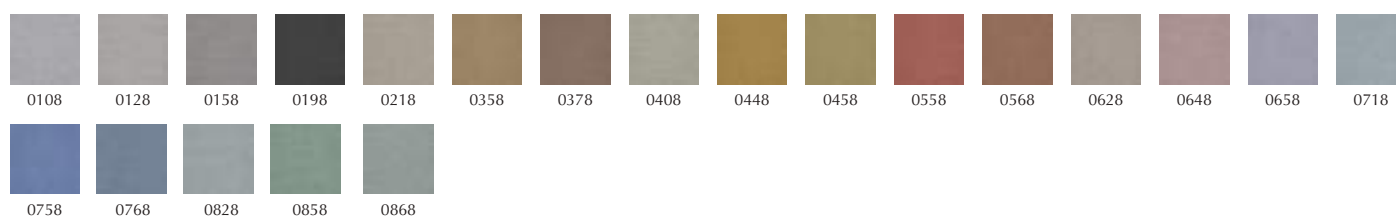

Re-wool | Fabric from Kvadrat

Crafted using 45% recycled wool, Re-wool is a rich upholstery fabric with a sustainable profile. The fabric is partly made by reusing scraps from Kvadrat's yarn spinners in the UK. It is designed by Margrethe Odgaard. 'The idea was to create a both honest and environmentally friendly – fabric with a poetic feel by recycling leftover material from Kvadrat's own production', explains Margrethe Odgaard. Reminiscent of colourful stitchings on a darker background, Re-wool features exceptional depth of colour, creating a dynamic play on the fabric's surface when applied to furniture.

Name: Re-wool
Designer: Margrethe Odgaard
Type: Upholstery
Pattern: Solid
Composition: 45% new wool (worsted), 45% recycled wool, 10% nylon
Weight: 540 g/lin.m
Width: 140 cm

Durability: 50.000 Martindale
Pilling: 4
Lightfastness: 5-7
Sustainability: Complies with EU ecolabel "The Flower"
Manufactured in: United Kingdom
Price: Upon request
Delivery time: Within 6 weeks