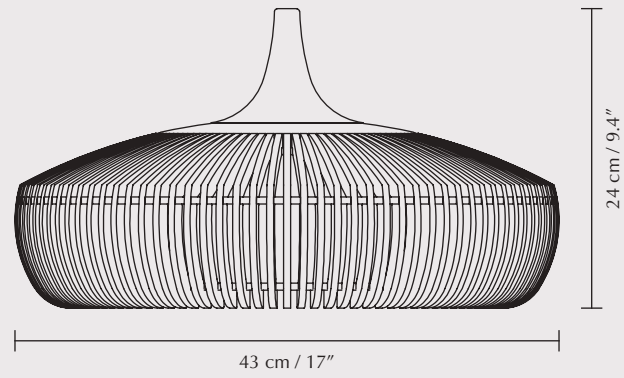

Clava Dine lampshade | red earth

Clava Dine lampshade | matt white

Clava collection

By Søren Ravn Christensen

The Clava collection consists of two pendant lampshades; Clava and Clava Dine.

The Clava lampshade and the Clava Dine lampshade are made from aluminium with small symmetric holes that supply a mesmerising look to the surroundings. The perforated holes and graceful, curved silhouettes add an exclusive and elegant touch to the design while being a nostalgic retro reference to the 70s.

Where Clava is a smaller lamp suitable to hang in clusters in corners of the home or above the kitchen counter, Clava Dine is bigger and perfect for hanging above the dining or coffee table.

Both designs are available in a variety of calm and vivid, bold colours.