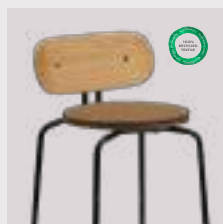

Sugar brown

brass legs 5918-1C719-01
black legs 5918-3C719-01