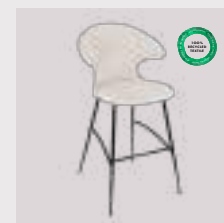

White sands

brass	590-02C5912-1
chrome	590-02C5912-2
black	590-02C5912-3

Horizons S