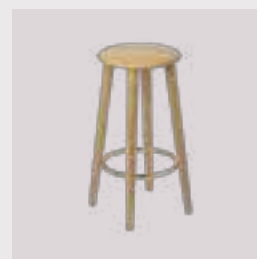

The Socialite | bar stool

Designed by: Thor Høy
Materials: Solid oak, aluminium (brass anodised)
Dimensions: ø: 47 cm h: 77.5 cm
Tests: EN 16139 Furniture – Seating (Level 1)
ANSI/BIFMA X5.4 – Public and Lounge Seating

5520

5881

5120

The Socialite bar stool

EUR	549.00
DKK	3999.00
GBP	499.00
SEK	5999.00
USD	649.00

The Socialite | counter stool

Designed by: Thor Høy
Materials: Solid oak, aluminium (brass anodised)
Dimensions: ø: 44 cm h: 67.5 cm
Tests: EN 16139 Furniture – Seating (Level 1)
ANSI/BIFMA X5.4 – Public and Lounge Seating

Find inspiration on page 64

oak

5519

5880

5119

The Socialite counter stool

EUR	549.00
DKK	3999.00
GBP	499.00
SEK	5999.00
USD	649.00