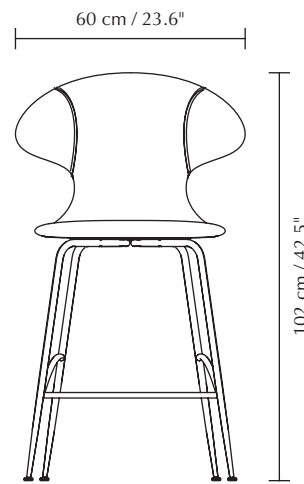

Time Flies counter stool