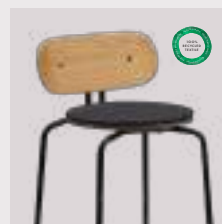

brass legs 5918-1C719-02
 black legs 5918-3C719-02

Sterling

brass legs 5918-1C719-03
 black legs 5918-3C719-03

Shadow

brass legs 5918-1C719-04
 black legs 5918-3C719-04

Horizons S

Curious | counter stool

Designed by: Luigi Vittorio Cittadini
Materials: Plywood and steel
Specifications: Add cushion to create a new look and style for the design and find the perfect match for your home. This chair is sold with or without cushion. Fabric specifications for the cushions on pages 167 and 169
Dimensions: h: 88.7 cm w: 49 cm d: 51 cm, seating h: 65 / 66.6 cm
Test: EN 16139 Furniture – Seating (Level 1)
 ANSI/BIFMA X5.4 – Public and Lounge Seating
Certifications: Global Recycled Standard
 STANDARD 100 by OEKO-TEX®