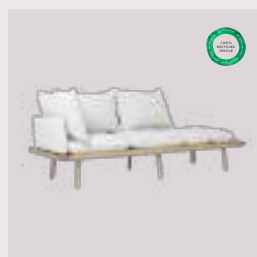

Sterling

oak	5550C723-03
dark oak	5750C723-03