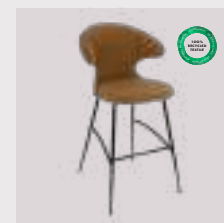

Caramel

brass	590-08C5912-1
chrome	590-08C5912-2
black	590-08C5912-3