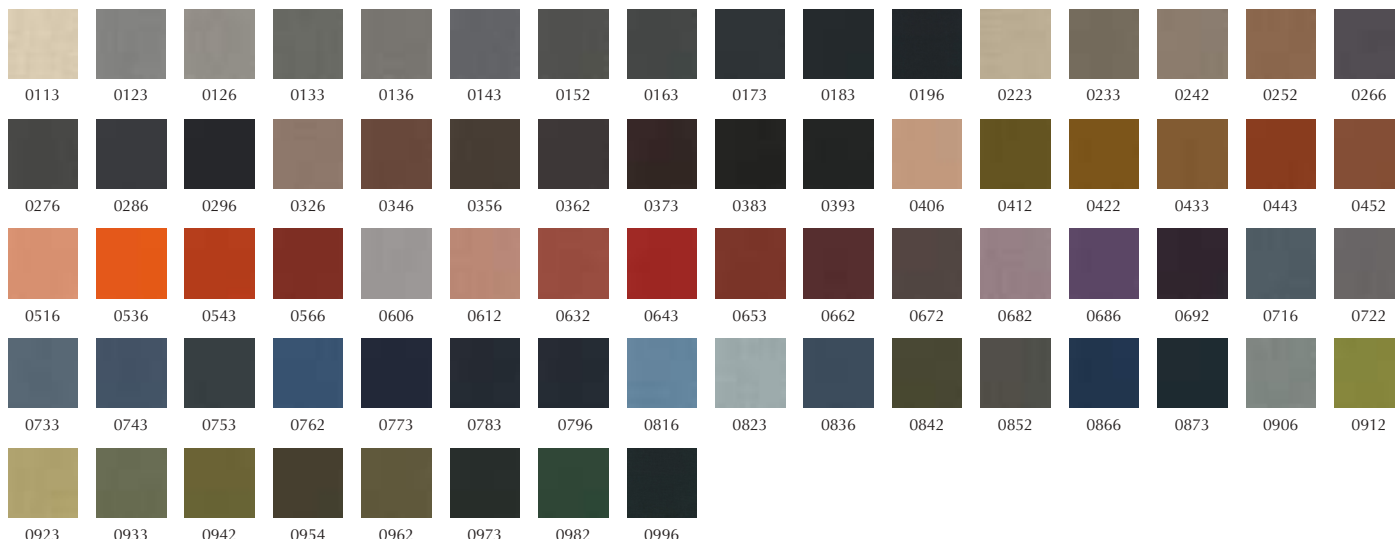

Remix 3 | Fabric from Kvadrat

Remix 3 is an elegant upholstery textile distinguished by exceptional depth of colour, designed by Giulio Ridolfo. It comes in 23 new hues, adding to an already expansive palette which now offers a total of 72 sophisticated colourways. Remix 3 looks unicoloured from a distance but reveals subtle details and colour contrasts when viewed close-up. The textile features a tight, minimalistic weave, and derives its lively colour play from a combination of two different mélangé yarns, which each combine up to three hues. The new colours – carefully selected from 2600 samples – are inspired by an extensive study of traditional Indigo dyeing undertaken by Giulio Ridolfo on his travels. Centred around deep combinations of blues and rich natural reds, they also include subtly coloured neutrals.

Name: Remix 3
Designer: Giulio Ridolfo
Type: Upholstery
Pattern: Solid
Composition: 90% new wool, worsted 10% nylon
Weight: 420 g/lin.m
Width: 140 cm

Durability: 100.000 Martindale
Pilling: 4
Lightfastness: 6
Sustainability: EU Ecolabel, Greenguard Gold, HPD, EPD
Manufactured in: United Kingdom
Price: Upon request
Delivery time: Within 6 weeks