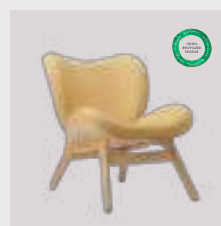

Summer shine

oak	5501C701-11
dark oak	5700C701-11
black oak	5102C701-11