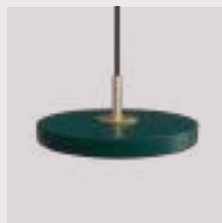

forest green 2514
Asteria Micro V2