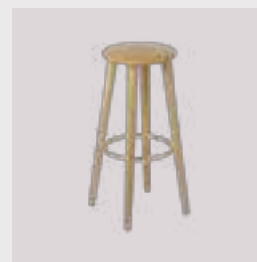

Quantum blue

brass	590-17C5913-1
chrome	590-17C5913-2
black	590-17C5913-3

Horizons S

Horizons F

The Socialite | bar stool

Designed by: Thor Høy
Materials: Solid oak, aluminium (brass anodised)
Dimensions: ø: 47 cm h: 77.5 cm
Tests: EN 16139 Furniture – Seating (Level 1)
 ANSI/BIFMA X5.4 – Public and Lounge Seating