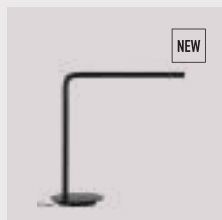

plated brass

2238

brushed steel

2237

black

2236

Omni table lamp

EUR	349.00
DKK	2499.00
GBP	329.00
SEK	3699.00
USD	449.00