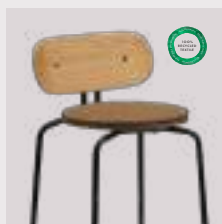

Sugar brown

brass legs 5919-1C719-01
black legs 5919-3C719-01