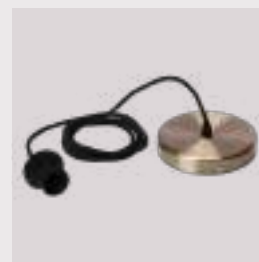

Scan the QR code to see recommended lampshades

Rosette | white | black

EUR	29.95
DKK	229.00
GBP	25.00
SEK	329.00
USD	29.95

Rosette plated brass | brushed steel

EUR	39.00
DKK	299.00
GBP	35.00
SEK	429.00
USD	49.00