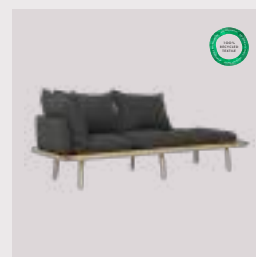

oak	5550C723-03
dark oak	5750C723-03

Shadow

oak	5550C723-04
dark oak	5750C723-04

Horizons S

Lounge Around | daybed

Designed by: Søren Ravn Christensen
Materials: Solid oak, polyester, MDF and steel (plated brass)
Specifications: Fabric specifications on pages 171 and 173
Dimensions: h: 40.3 cm w: 231.6 cm d: 74.5 cm
Test: EN 16139 Furniture – Seating (Level 1)
Certifications: Global Recycled Standard STANDARD 100 by OEKO-TEX®