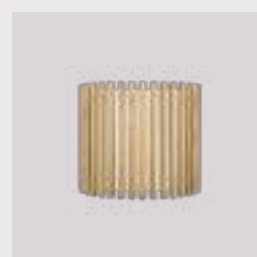

Find inspiration on page 12