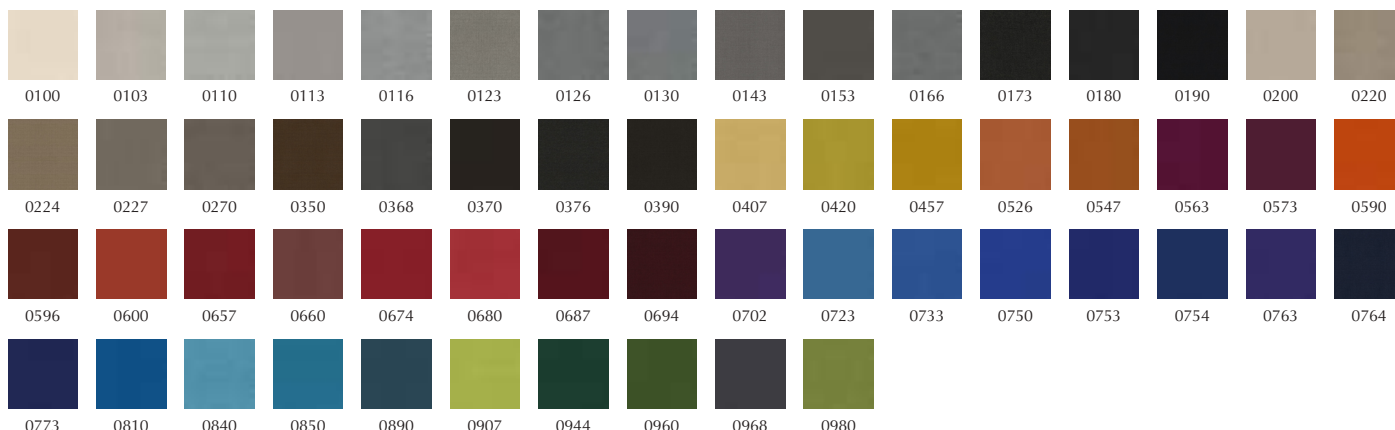

Hallingdal 65 | Fabric from Kvadrat

Kvadrat's first textile 'Hallingdal' has become the archetype of woollen textiles. The very durable upholstery fabric was originally designed in 1965 by Nanna Ditzel, and is now available in a version with an updated colour scale: Hallingdal 65. Hallingdal 65 is made of wool and viscose, which complement each other well: the wool provides excellent durability and flexibility, whilst the viscose adds brilliance and depth to the colour. Both materials are dyed before they are spun, which highlights the rich texture of the fabric.

Name: Hallingdal 65
Designer: Nanna Ditzel
Type: Upholstery
Pattern: Solid
Composition: 70% new wool 30% viscose
Weight: 795 g/lin.m
Width: 130 cm

Durability: 100.000 Martindale
Pilling: 3-4
Lightfastness: 7
Sustainability: EU Ecolabel, Greenguard Gold, HPD, EPD
Manufactured in: Norway
Price: Upon request
Delivery time: Within 6 weeks