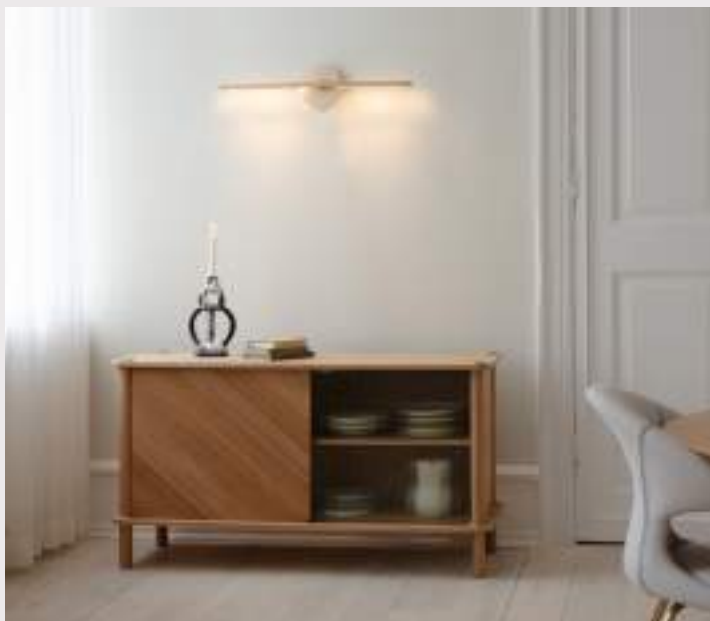

Omni wall lamp | plated brass

Omni ceiling lamp

USB

Has a hidden, integral USB-port to charge your phone or tablet

Brighter Days lampshade | steel

When you buy this product
we will plant a tree

Italic sideboard | oak