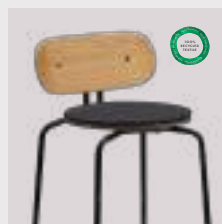

brass legs 5919-1C719-02
 black legs 5919-3C719-02

Sterling

brass legs 5919-1C719-03
 black legs 5919-3C719-03

Shadow

brass legs 5919-1C719-04
 black legs 5919-3C719-04

Horizons S

Curious | lounge chair

Designed by: Luigi Vittorio Cittadini
Materials: Plywood and steel
Specifications: Add cushion to create a new look and style for the design and find the perfect match for your home. This chair is sold with or without cushion. Fabric specifications for the cushions on pages 167 and 169
Dimensions: h: 71.5 cm w: 54.5 cm d: 66.4 cm, seating h: 40.5 / 42.1 cm
Test: EN 16139 Furniture – Seating (Level 1)
 ANSI/BIFMA X5.4 – Public and Lounge Seating
Certifications: Global Recycled Standard
 STANDARD 100 by OEKO-TEX®