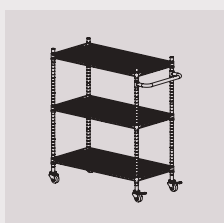

Charging Trolley

Designed by: UIMAGE Design Team
Material: PP and steel
Dimensions: h: 108.8 cm w: 102 cm d: 48.6 cm

Charging Trolley

EUR	349.00
DKK	2499.00
GBP	329.00
SEK	3799.00
USD	449.00

4255

Charging Trolley with one charging plate