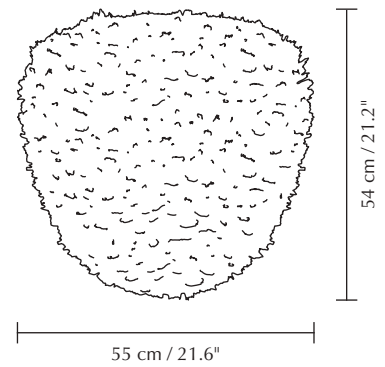

Eos Evia collection

By Søren Ravn Christensen

The name Eos originates from Greek mythology, the goddess of the dawn, referencing how the lampshade looks like clouds in the sky. Eos Evia is available in five colours of three different sizes and can be mixed and matched in clusters to create mesmerizing clouds in the ceiling. The Eos Evia lampshade will be the centre of attention hanging as a chandelier in the living room or hallway.