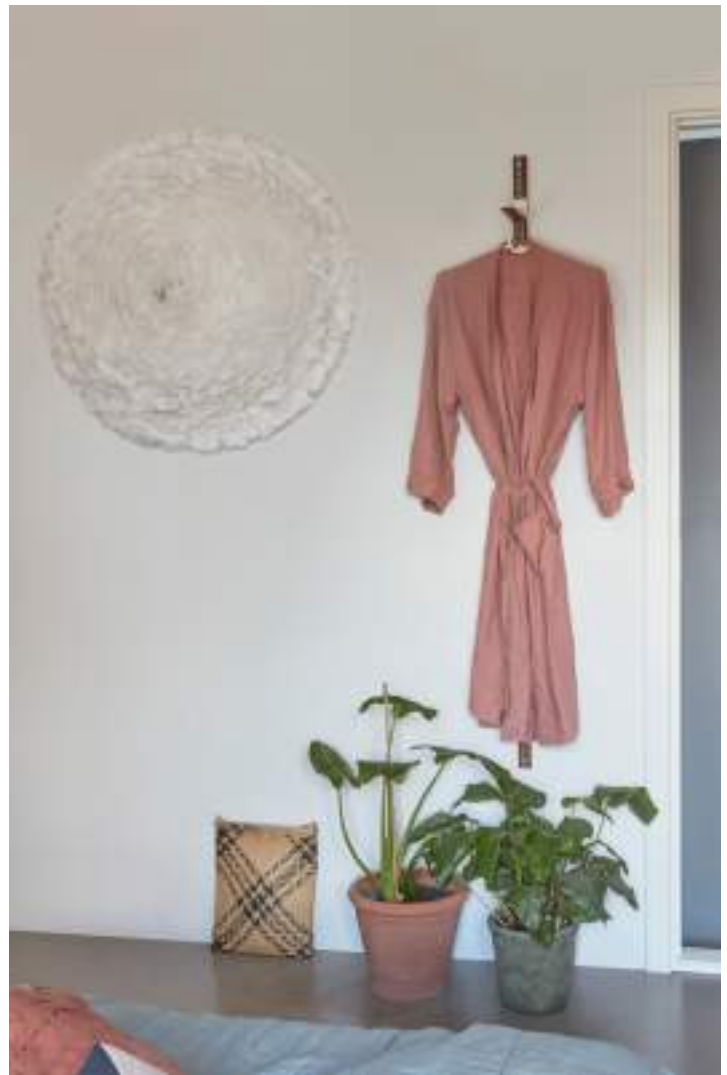

Eos Up lampshade | large, white

Eos Up collection

By Søren Ravn Christensen

Designed to be mounted directly on the ceiling or wall, the Eos Up is the perfect companion for narrow spaces, a living room, a hallway or as a tactile extension to your gallery wall.

Handmade from all-natural, RDS-certified goose feathers, Eos Up offers a soft and welcoming glow, adding texture and personality to any interior.

Just mount it directly on your wall or ceiling and let it brighten your life!
Available in white in mini, medium and large.