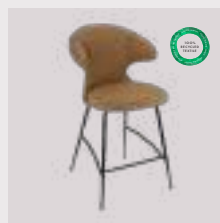

Sugar brown

brass	590-01C5913-1
chrome	590-01C5913-2
black	590-01C5913-3