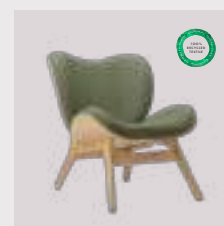

Morning meadows

oak	5501C701-12
dark oak	5700C701-12
black oak	5102C701-12