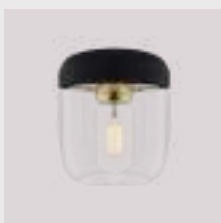

Black | polished brass

2082