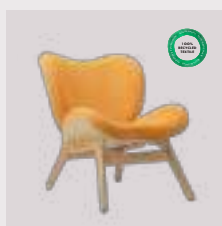

Tangerine

oak	5501C701-06
dark oak	5700C701-06
black oak	5102C701-06