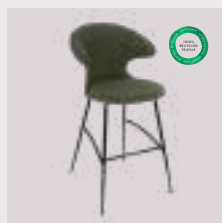

Racing green

brass	590-05C5912-1
chrome	590-05C5912-2
black	590-05C5912-3