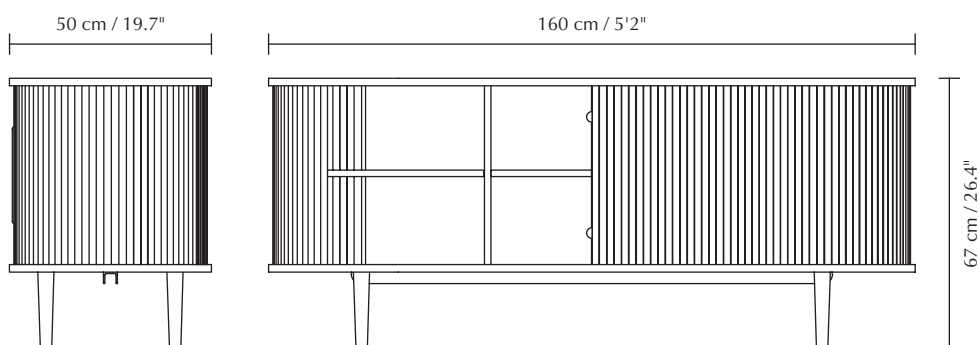

Audacious side table