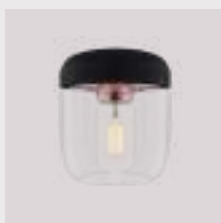

Black | polished copper

2083