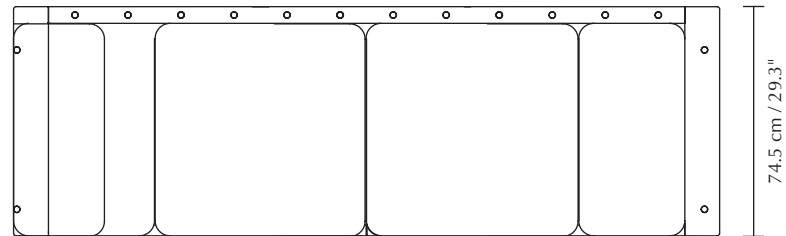

Fabric specifications on page 167.

When you buy this product we will plant a tree

Lounge Around Shuffle pouffe | oak, white sands

When you buy this product
we will plant a tree

Lounge Around 1.5-seater | oak, white sands