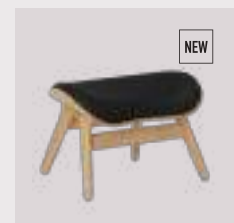

Brown

oak	5573C5573-11
dark oak	5873C5573-11
black oak	5105C5573-11

Black

oak	5573C5573-12
dark oak	5873C5573-12
black oak	5105C5573-12

Hope leather

Neck Rest | accessory for lounge chairs

Designed by: UIMAGE Design Team
Materials: Polyester and steel (plated brass)
Specifications: Fabric specifications on pages 171 and 173
Dimensions: h: 14.9 cm w: 32.3 cm d: 7 cm
Certifications: Global Recycled Standard STANDARD 100 by OEKO-TEX®