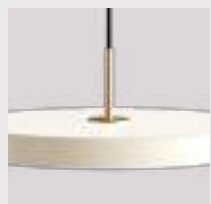

Pearl white

medium	2560
mini	2288