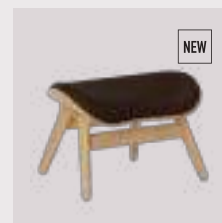

Brown

oak	5573C5573-11
dark oak	5873C5573-11
black oak	5105C5573-11

Black

oak	5573C5573-12
dark oak	5873C5573-12
black oak	5105C5573-12

Hope leather

Neck Rest | accessory for lounge chairs

Designed by: UIMAGE Design Team
Materials: Polyester and steel (plated brass)
Specifications: Fabric specifications on pages 171 and 173
Dimensions: h: 14.9 cm w: 32.3 cm d: 7 cm
Certifications: Global Recycled Standard STANDARD 100 by OEKO-TEX®