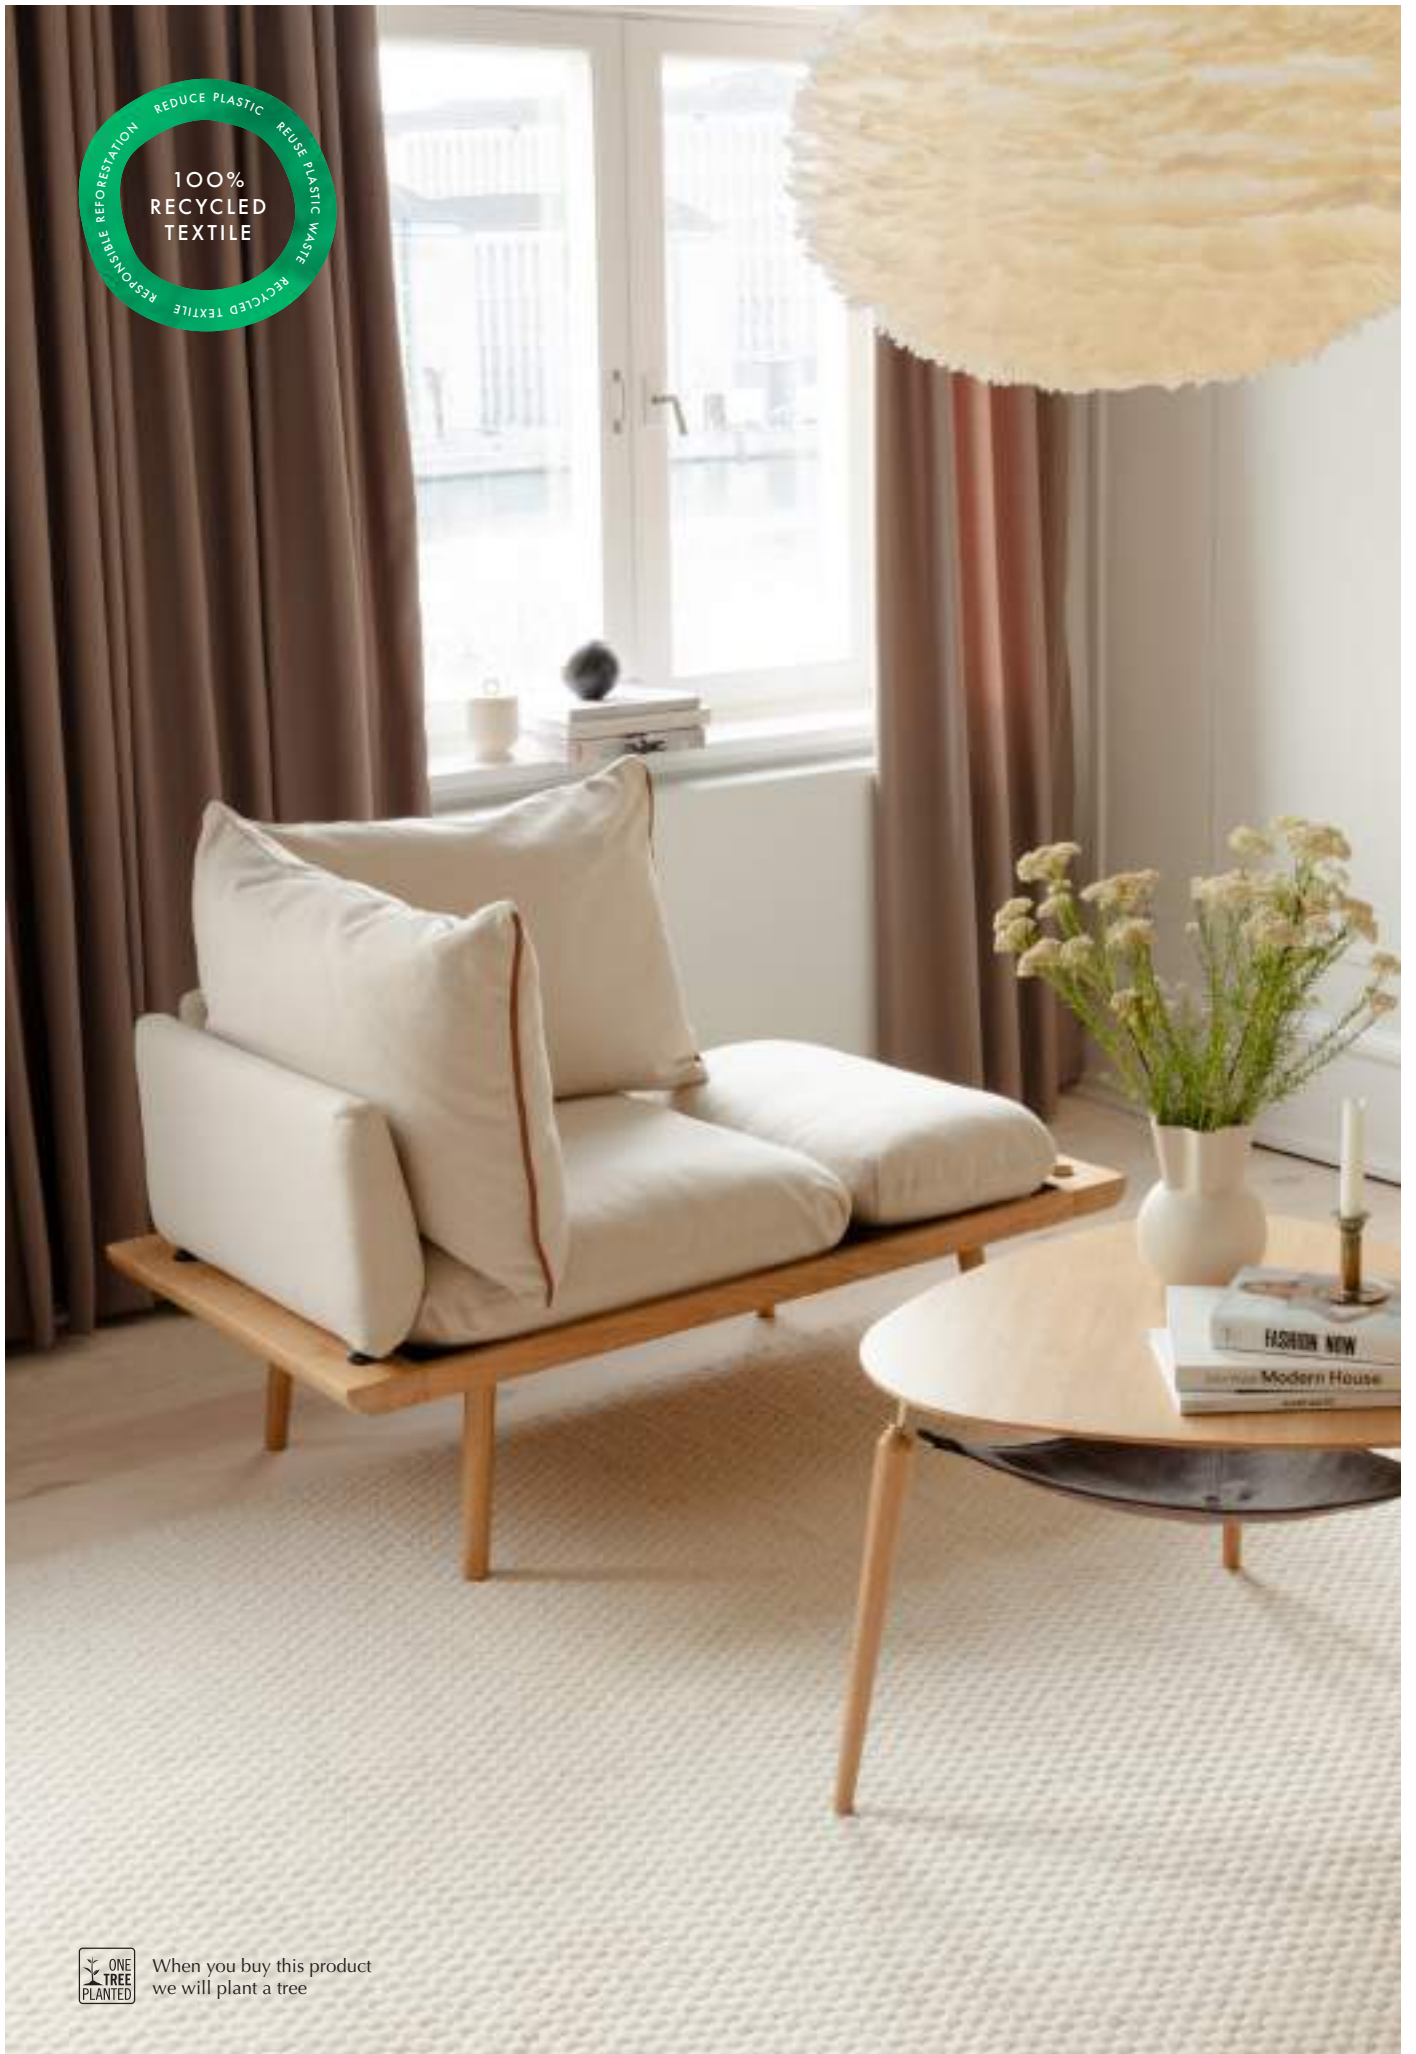

Lounge Around Shuffle pouffe | oak, white sands

When you buy this product
we will plant a tree