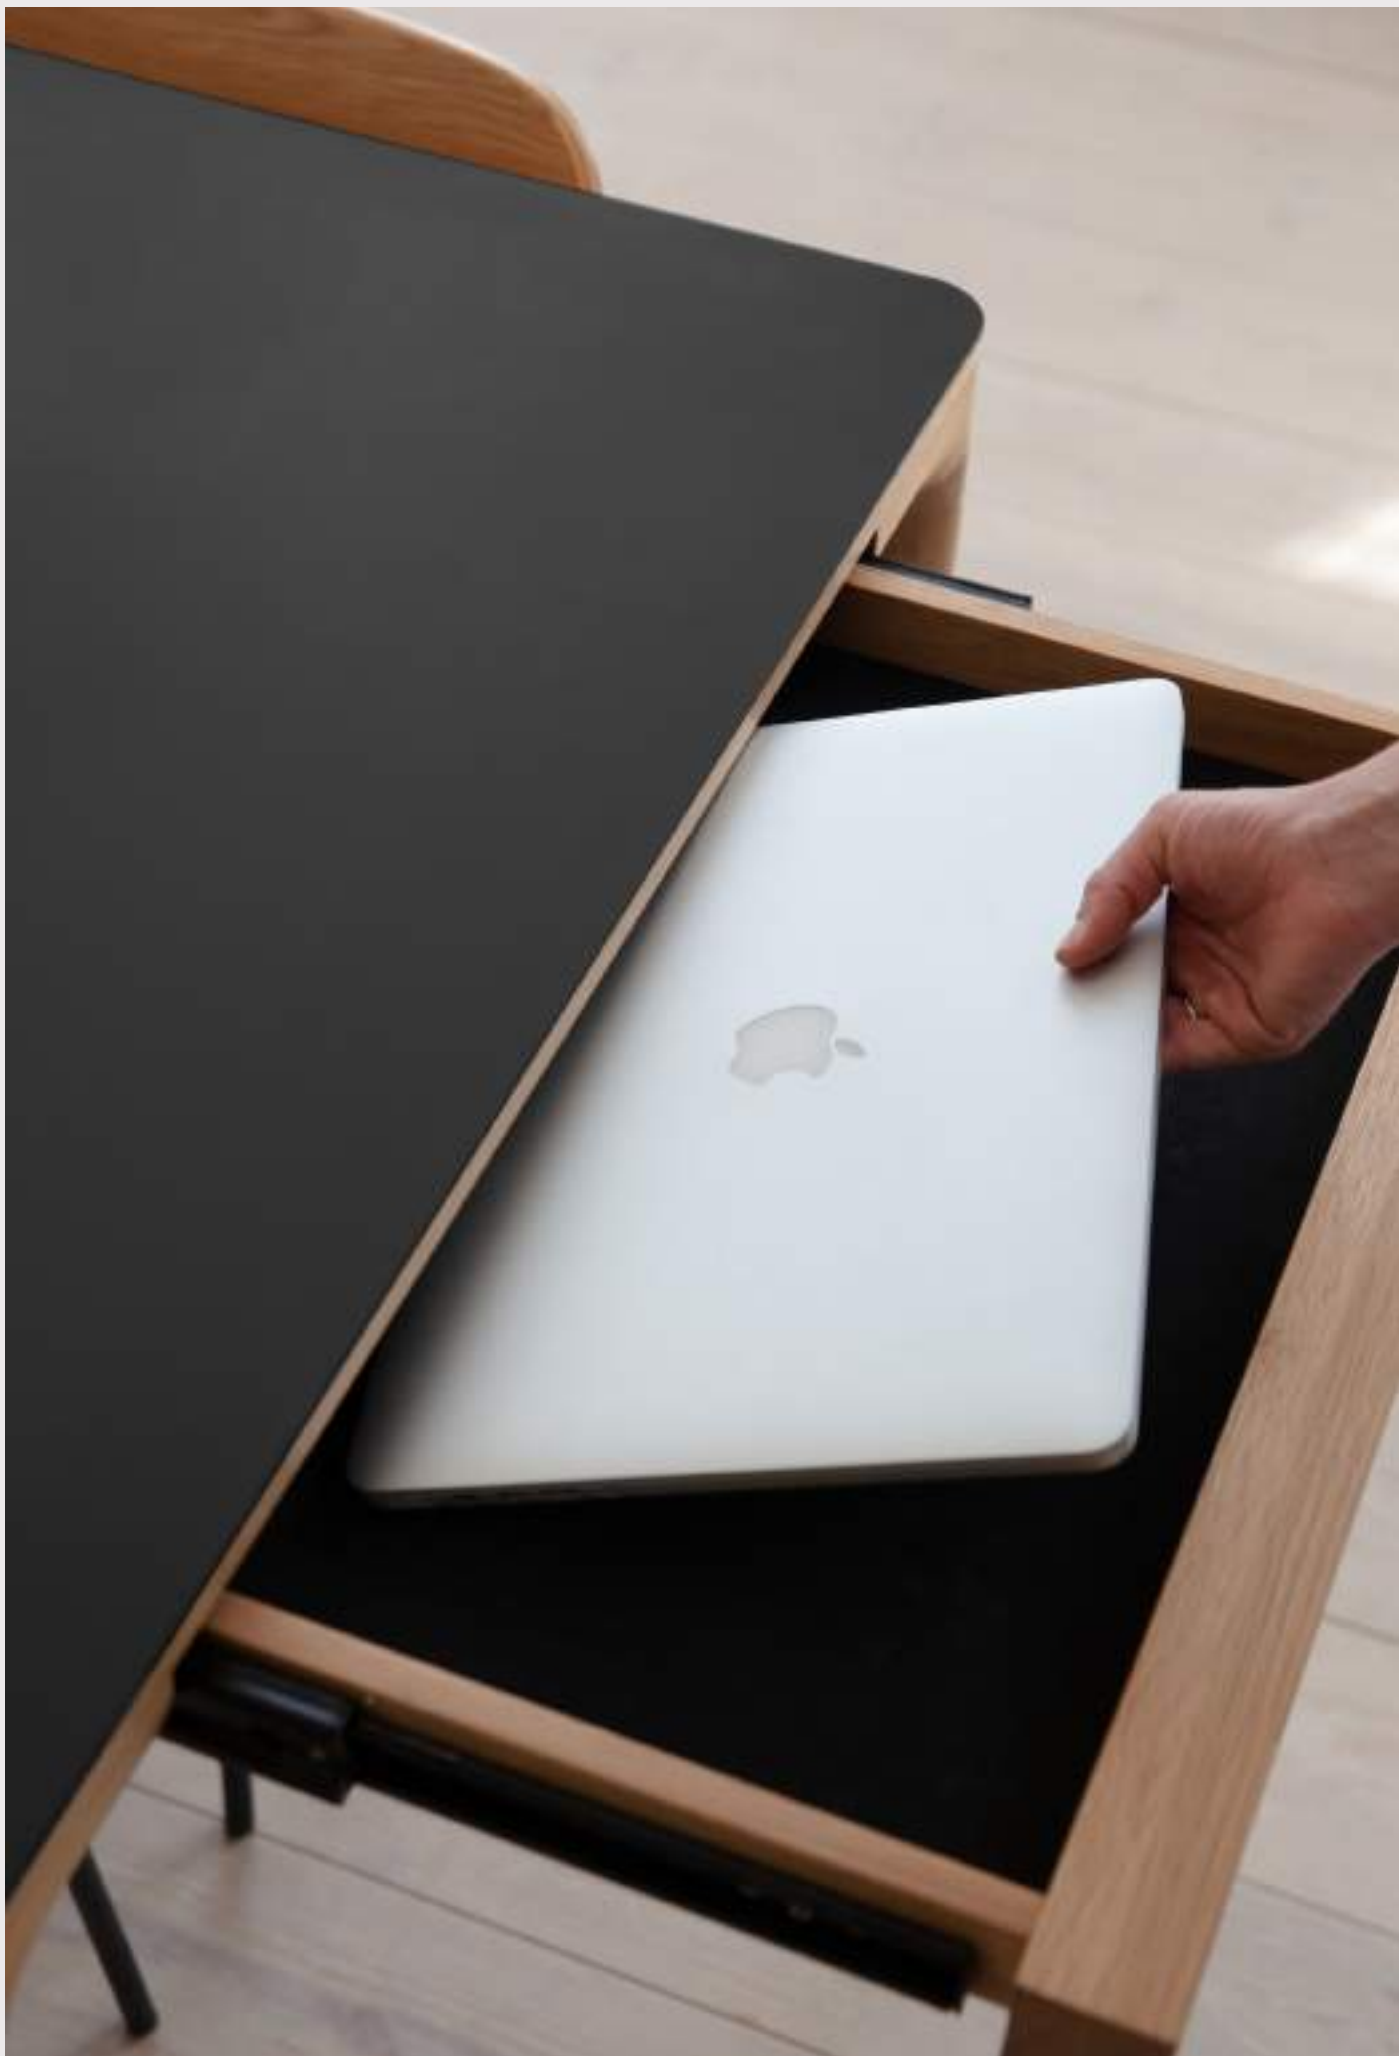

Heart'n'Soul dining table 200 | oak, obsidian black