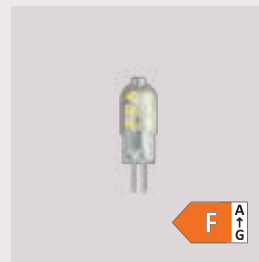

Tiny Idea | G4 12V DC 4187

EUR	3.99
DKK	29.00
GBP	4.00
SEK	39.00
USD	5.00

Specifications: 3W LED, 15000 lighting hours, 2400 k, 170 lm, CRI 88