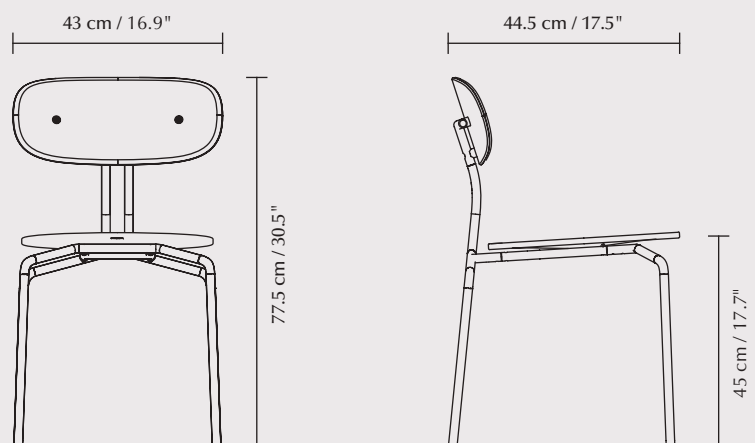

Curious

By Luigi Vittorio Cittadini

Curious is a stackable chair with a light, minimalistic and elegant expression. Made from oak veneer, Curious is available with brass and black legs with the option of a seat cushion to enhance comfort. The seat cushion is available in 17 bespoke colours of the new 100% recycled Horizons fabric and in brown or white of the Teddy Bear fabric.

The French-Italian designer behind Curious, Luigi Vittorio Cittadini, has a background from Politecnico di Milano and several years of work for design studios in Milan. This translates to all aspects of his designs and results in designs with an ironic edge, a poetic contrast and a touch of Italian design tradition.

The curious chair is designed to suit countless settings and purposes and will look great in the home, hospitality venues, and offices. Have them as a part of a dining setup in the kitchen, use them in restaurants or small coffee shops or let them elevate your dining room setting.

The stackable element of the chair makes it perfect for public spaces, waiting rooms or large conference halls, where storing the chairs in a small place is sometimes needed.

Fabric specifications on pages 171 and 173.