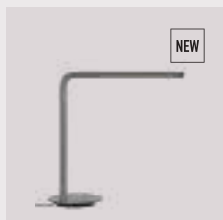

plated brass

2238

brushed steel

2237

black

2236

Omni table lamp

EUR	349.00
DKK	2499.00
GBP	329.00
SEK	3699.00
USD	449.00