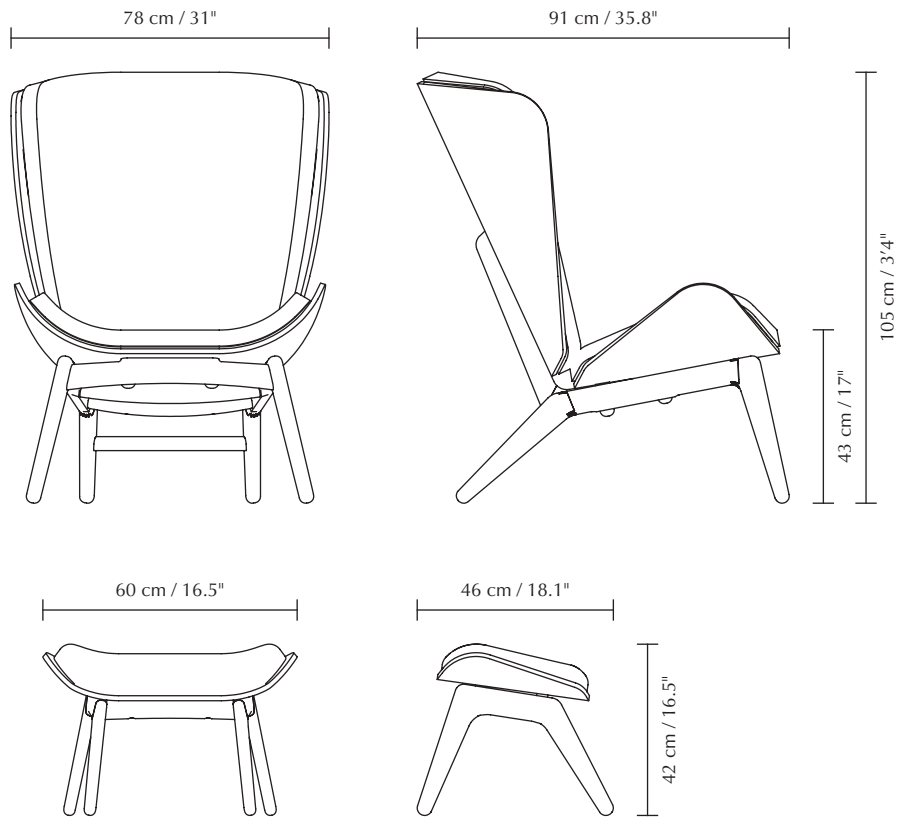

When you buy this product we will plant a tree