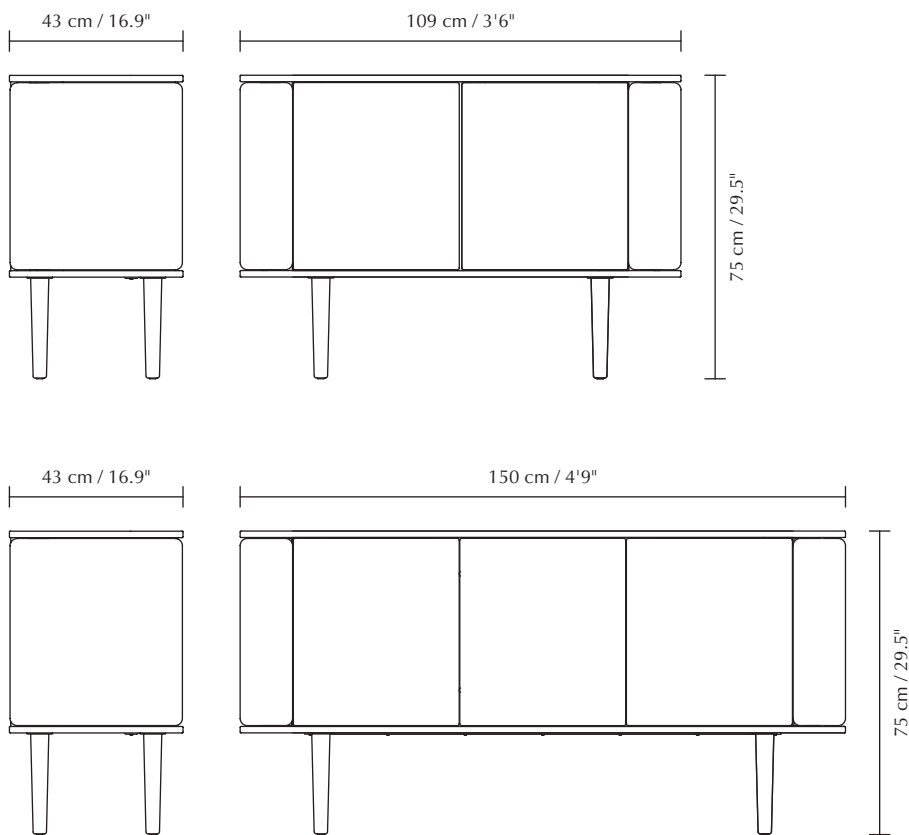

Audacious highboard | oak, white sands

Treasures collection

By Jonas Søndergaard

Treasures is a customisable cabinet with a Nordic expression. The cabinet is made from veneered oak and the curved sides of the cabinet have a customisable covering that gives Treasures a soft, tactile touch.

The customisable sides of the cabinet open as wings that elegantly store your fine liqueur or books. Each of the storage compartments in the centre of the cabinet has one shelf, making it the perfect storage solution for your ceramics and porcelain.

Available in two sizes of 2- and 3-doors, in both natural, dark oak and black oak. The sides of the cabinet are available in Venetian cane, 100% recycled Horizons textile or leather, making the appearance flexible to match your personal style.

Fabric specifications on pages 171 and 173.