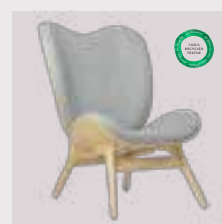

Sterling

oak	5577C704-03
dark oak	5872C704-03
black oak	5104C704-03

Horizons S