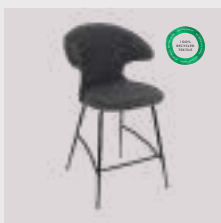

Shadow

brass	590-04C5913-1
chrome	590-04C5913-2
black	590-04C5913-3