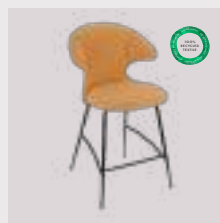

Tangerine

brass	590-06C5913-1
chrome	590-06C5913-2
black	590-06C5913-3