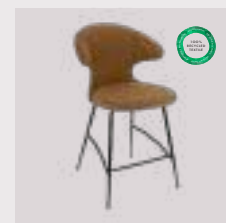

Caramel

brass	590-08C5913-1
chrome	590-08C5913-2
black	590-08C5913-3