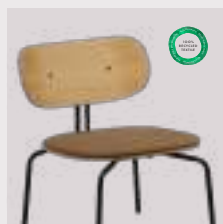

Sugar brown

brass legs 5917-1C730-01
black legs 5917-3C730-01