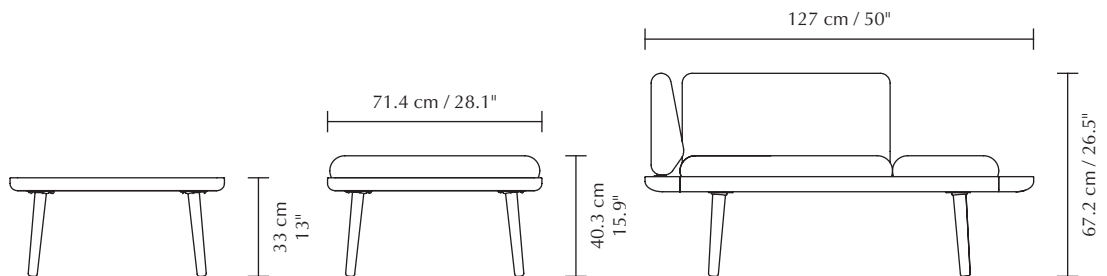

Fabric specifications on page 167.

When you buy this product we will plant a tree

Lounge Around Shuffle pouffe | oak, white sands

When you buy this product
we will plant a tree

Lounge Around 1.5-seater | oak, white sands