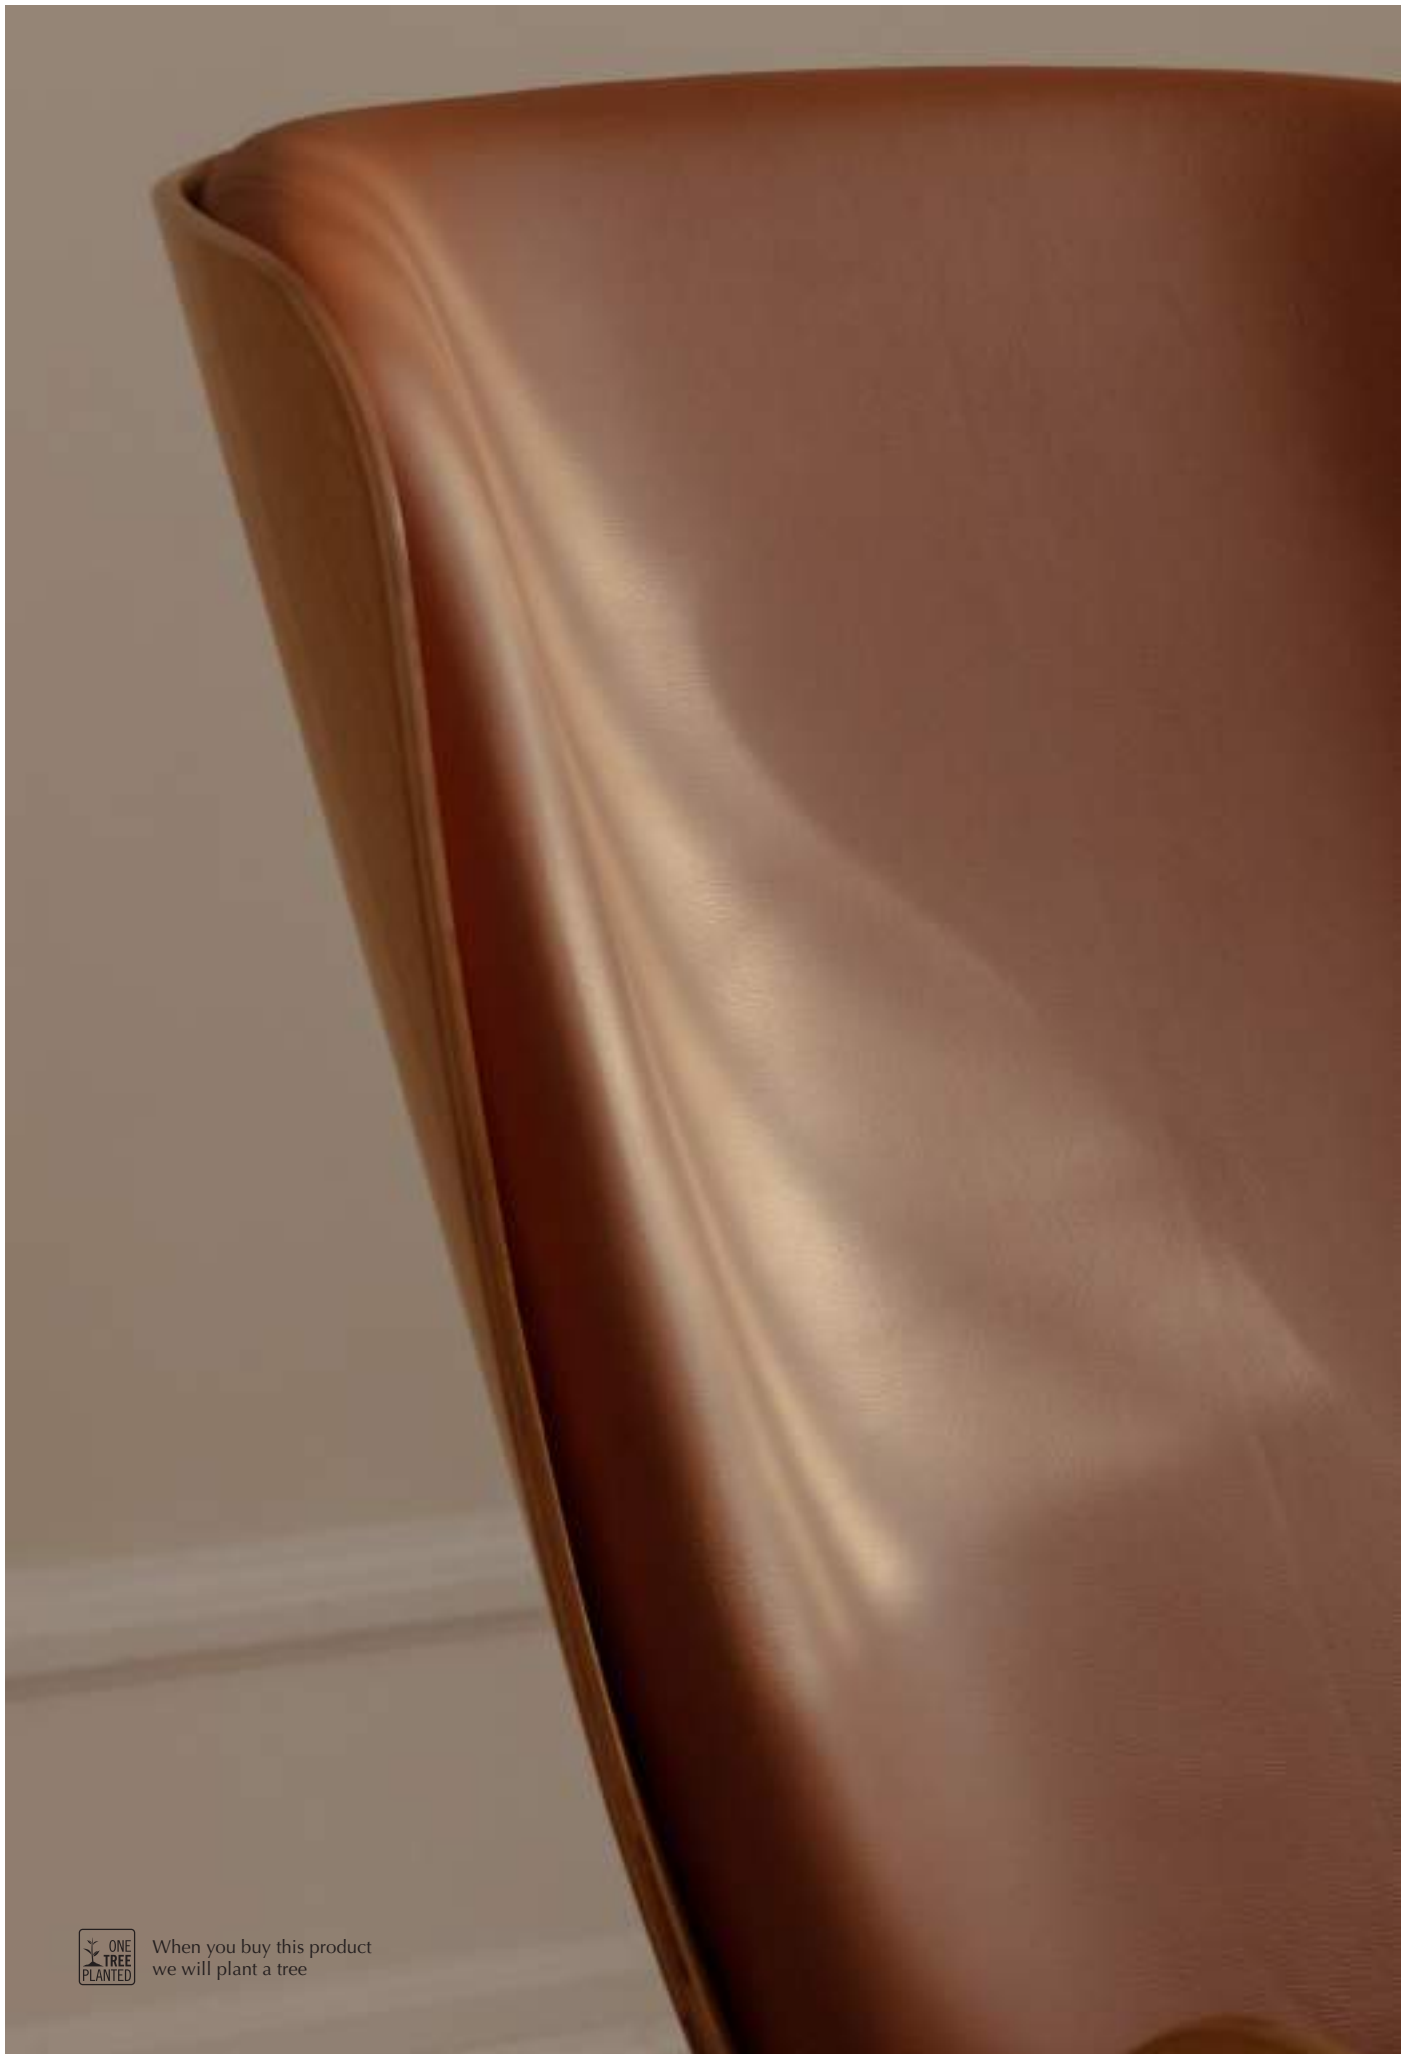

When you buy this product
we will plant a tree