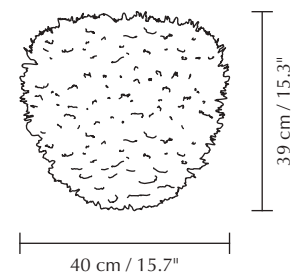

Eos Evia collection

By Søren Ravn Christensen

The name Eos originates from Greek mythology, the goddess of the dawn, referencing how the lampshade looks like clouds in the sky. Eos Evia is available in five colours of three different sizes and can be mixed and matched in clusters to create mesmerizing clouds in the ceiling. The Eos Evia lampshade will be the centre of attention hanging as a chandelier in the living room or hallway.