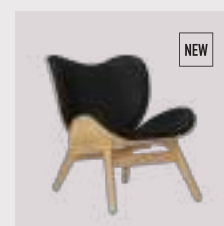

Brown

oak	5501C5501-11
dark oak	5700C5501-11
black oak	5102C5501-11

Black

oak	5501C5501-12
dark oak	5700C5501-12
black oak	5102C5501-12

Hope leather

A Conversation Piece tall | lounge chair

Designed by: Anders Klem
Materials: Solid oak, plywood, polyester, MDF and PUR
Specifications: Fabric specifications on pages 171-179. Fabrics from Sørensen Leather and Kvadrat are made-to-order. Please contact info@umage.com
Dimensions: h: 106 cm w: 73 cm d: 93 cm, seating h: 42.1 cm
Tests: EN 16139 Furniture – Seating (Level 1)
 ANSI/BIFMA X5.4 – Public and Lounge Seating
Certifications: Global Recycled Standard
 LEATHER STANDARD and STANDARD 100 by OEKO-TEX®