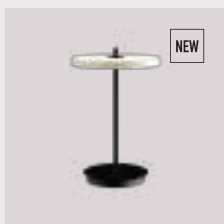

Asteria Move polished brass | polished steel

EUR	249.00
DKK	1799.00
GBP	229.00
SEK	2699.00
USD	329.00

Pearl white

with brass base	2500
with black base	2541

Black

with brass base	2504
with black base	2542

anthracite grey 2501