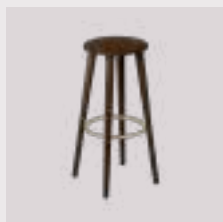

5520

dark oak