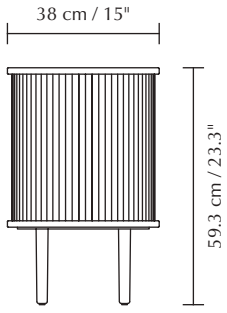

When you buy this product we will plant a tree