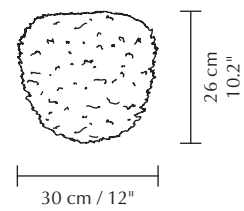

Eos Evia collection

By Søren Ravn Christensen

The name Eos originates from Greek mythology, the goddess of the dawn, referencing how the lampshade looks like clouds in the sky. Eos Evia is available in five colours of three different sizes and can be mixed and matched in clusters to create mesmerizing clouds in the ceiling. The Eos Evia lampshade will be the centre of attention hanging as a chandelier in the living room or hallway.