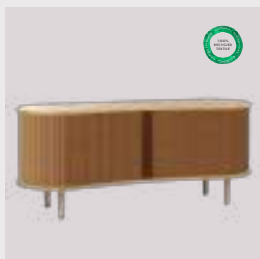

Sugar brown

oak	5606C729-01