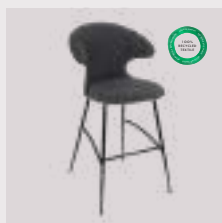

Shadow

brass	590-04C5912-1
chrome	590-04C5912-2
black	590-04C5912-3