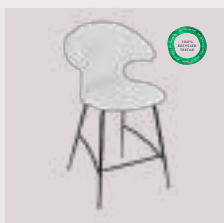

Sterling

brass	590-03C5913-1
chrome	590-03C5913-2
black	590-03C5913-3