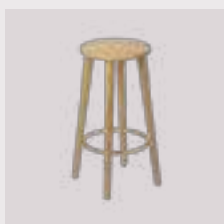

The Socialite | bar stool

Designed by: Thor Høy
Materials: Solid oak, aluminium (brass anodised)
Dimensions: ø: 47 cm h: 77.5 cm
Tests: EN 16139 Furniture – Seating (Level 1)
ANSI/BIFMA X5.4 – Public and Lounge Seating

5520

5881

5120

The Socialite bar stool

EUR	549.00
DKK	3999.00
GBP	499.00
SEK	5999.00
USD	649.00

The Socialite | counter stool

Designed by: Thor Høy
Materials: Solid oak, aluminium (brass anodised)
Dimensions: ø: 44 cm h: 67.5 cm
Tests: EN 16139 Furniture – Seating (Level 1)
ANSI/BIFMA X5.4 – Public and Lounge Seating

Find inspiration on page 64

oak

5519

5880

5119

The Socialite counter stool

EUR	549.00
DKK	3999.00
GBP	499.00
SEK	5999.00
USD	649.00