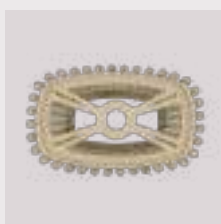

Oak | rectangular base

large	2251C2251-3
medium	2250C2250-3

Dark oak | circle base	
large	2254C2254-1
medium	2253C2253-1
mini	2252

Dark oak | square base	
large	2254C2254-2
medium	2253C2253-2

Dark oak | rectangular base	
large	2254C2254-3
medium	2253C2253-3