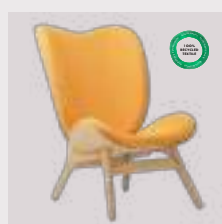

Tangerine

oak	5577C704-06
dark oak	5872C704-06
black oak	5104C704-06