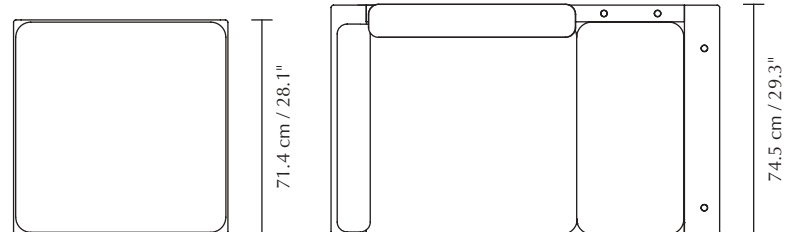

Fabric specifications on page 167.

When you buy this product we will plant a tree

Lounge Around Shuffle pouffe | oak, white sands

When you buy this product
we will plant a tree

Lounge Around 1.5-seater | oak, white sands