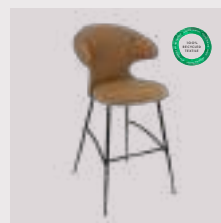

Sugar brown

brass	590-01C5912-1
chrome	590-01C5912-2
black	590-01C5912-3