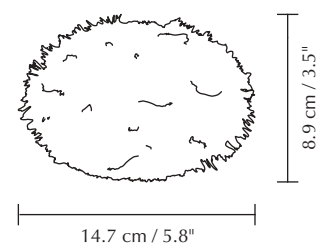

Eos Nano

By Søren Ravn Christensen

With characteristics similar to the other Eos lampshades, the soft look and small size of the Eos Nano make it a perfect fit for playful clusters in the nursery. Hanging a mobile of fairy lights above the changing table or cradle will, by certainty, mesmerize the little ones.

Hanging in clusters in the living room corner or side by side in a narrow hallway, the Eos Nano will create a captivating and tactile expression in the home.

The lampshade is handmade from natural, RDS-certified goose feathers and offers a welcoming glow that adds personality to any interior. The Eos Nano reminisces fluffy clouds in the sky and blooming white Sakura flowers – creating a serene and natural atmosphere to the home.

Combine the Eos Nano with our Idea 2W G4 bulb and Rosette Mini, Rosette Mini cluster 3 or Rosette Mini cluster 5 for a complete lamp.