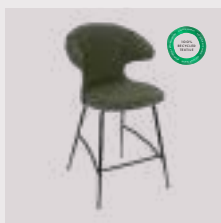

Racing green

brass	590-05C5913-1
chrome	590-05C5913-2
black	590-05C5913-3