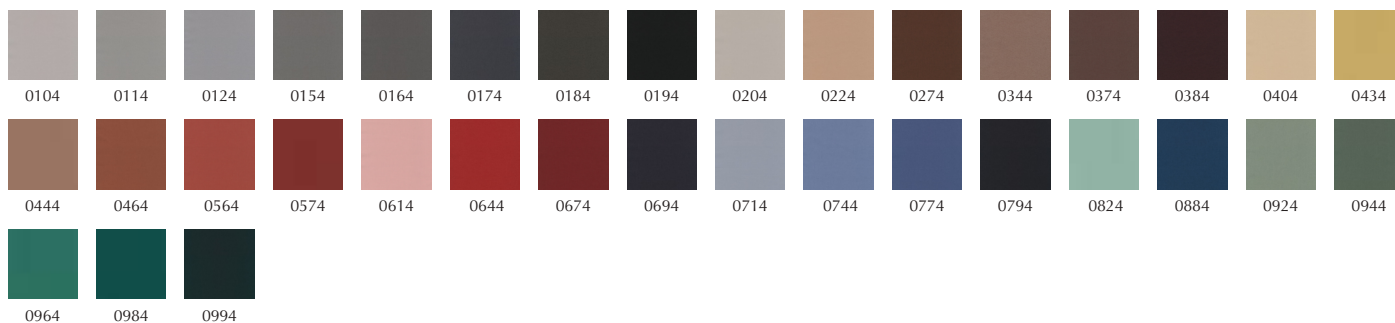

Remix 3 | Fabric from Kvadrat

Remix 3 is an elegant upholstery textile distinguished by exceptional depth of colour, designed by Giulio Ridolfo. It comes in 23 new hues, adding to an already expansive palette which now offers a total of 72 sophisticated colourways. Remix 3 looks unicoloured from a distance but reveals subtle details and colour contrasts when viewed close-up. The textile features a tight, minimalistic weave, and derives its lively colour play from a combination of two different mélangé yarns, which each combine up to three hues. The new colours – carefully selected from 2600 samples – are inspired by an extensive study of traditional Indigo dyeing undertaken by Giulio Ridolfo on his travels. Centred around deep combinations of blues and rich natural reds, they also include subtly coloured neutrals.