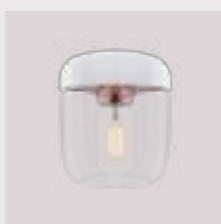

White | polished copper

2106

Amber brass

2215

Brighter Days | lampshade

Designed by: Thor Høy
Materials: Solid brass and solid steel
Specifications: Pendant lamp, lightsource max 2W LED G4 12V DC (not included)
 Compatible with Rosette Mini G4 cord set
Dimensions: Brighter Days quadra h: 8.7 cm w: 4.3 cm d: 4.3 cm
 Brighter Days penta h: 8.7 cm w: 4.5 cm d: 4.5 cm
 Brighter Days hexa h: 8.7 cm w: 4.9 cm d: 4.9 cm