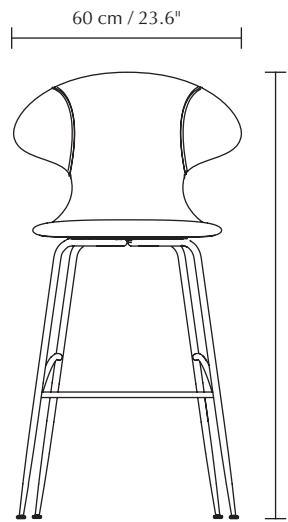

Time Flies counter stool