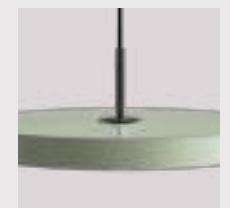

Asteria with black top

medium	2567C4173
mini	2295C4175