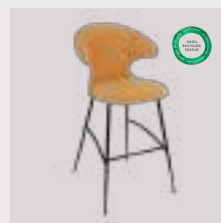

Tangerine

brass	590-06C5912-1
chrome	590-06C5912-2
black	590-06C5912-3