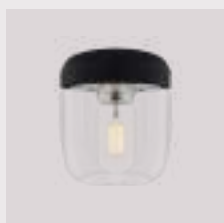

Black | polished steel

2081