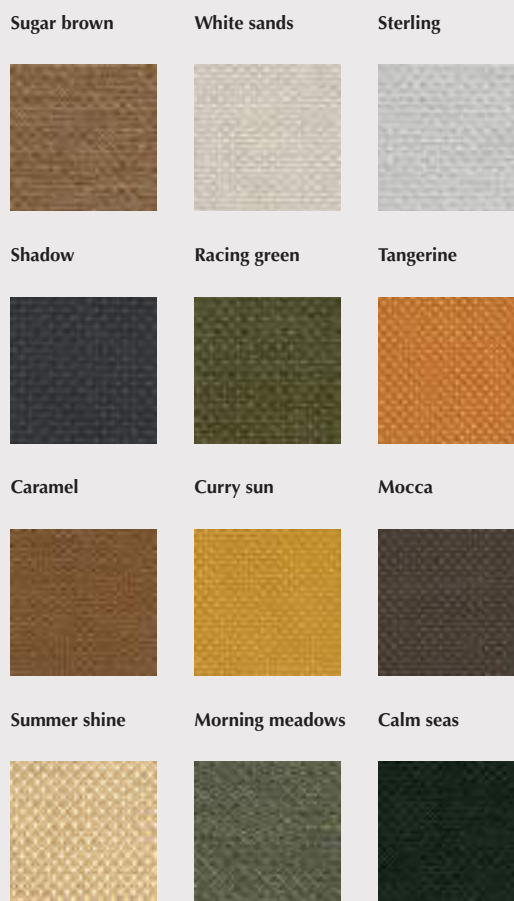

Horizons F

Material composition
100% recycled polyester

Abrasion resistance
>78.000 rubs (ISO 12945-2:2000)

Pilling
4-5* (EN ISO 12945-2:2000)

Colour fastness to light
4-5* (ISO 105-B02:2014)

Colour fastness to rubbing
4-5* (DIN EN ISO 105-X12:2016-11)

Resistance to seam slippage
Warp (mm) 2, Weft (mm) 2

Flammability tests
EU: EN 1021-1 and EN 1021-2
UK: BS 5852
US: Tb 117-2013

Performance
Custom requirements will be followed

Environment
Global Recycled Standard
STANDARD 100 by OEKO-TEX®
REACH Compliance
Formaldehyde Free (EN ISO 14184-1:2011)

Washability
Machine wash at 30°C. Vacuum clean frequently using a furniture nozzle. Remove stains as soon as they occur. Do not use any strong cleaning or bleaching agents.

Relevant for
Curious
Time Flies

Horizons S

Material composition
100% recycled polyester

Abrasion resistance
>67.000 rubs (EN ISO 12947-2:2016)

Pilling
4-5* (EN ISO 12945-2:2000)

Colour fastness to light
4* (ISO 105-B02:2014)

Colour fastness to rubbing
4-5* (DIN EN ISO 105-X12:2016-11)

Resistance to seam slippage
Warp (mm) 3, Weft (mm) 3

Flammability tests
EU: EN 1021-1 and EN 1021-2
UK: BS 5852
US: Tb 117-2013

Performance
Custom requirements will be followed

Environment
Global Recycled Standard
STANDARD 100 by OEKO-TEX®
REACH Compliance
Formaldehyde Free (EN ISO 14184-1:2011)

Washability
Machine wash at 30°C. Vacuum clean frequently using a furniture nozzle. Remove stains as soon as they occur. Do not use any strong cleaning or bleaching agents.

Relevant for
A Conversation Piece
Audacious
Curious
Lounge Around
The Reader
Time Flies
Treasures

*Scale: 1 is bad and 5 is good