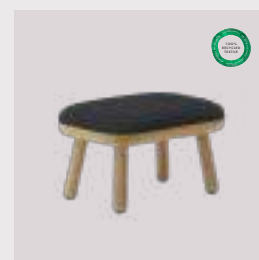

Shadow

low	5610C5610-1C732-04
tall	5610C5610-2C732-04

Horizons S

Paff | bench

Designed by: Søren Ravn Christensen
Materials: Oak, (polester, plywood and MDF)
Specifications: Combine various textiles, colours and legs to get the exact design you desire
Fabric specifications on pages 171 and 173
Dimensions: Paff low h: 30.5 cm w: 94 cm d: 35 cm
Paff tall h: 46.5 cm w: 94 cm d: 35 cm
Tests: EN 16139 Furniture – Seating (Level 1)
EN 17191 Furniture – Seating for children
EN 71-3 Toy safety – Migration of certain elements
Certifications: Global Recycled Standard
STANDARD 100 by OEKO-TEX®